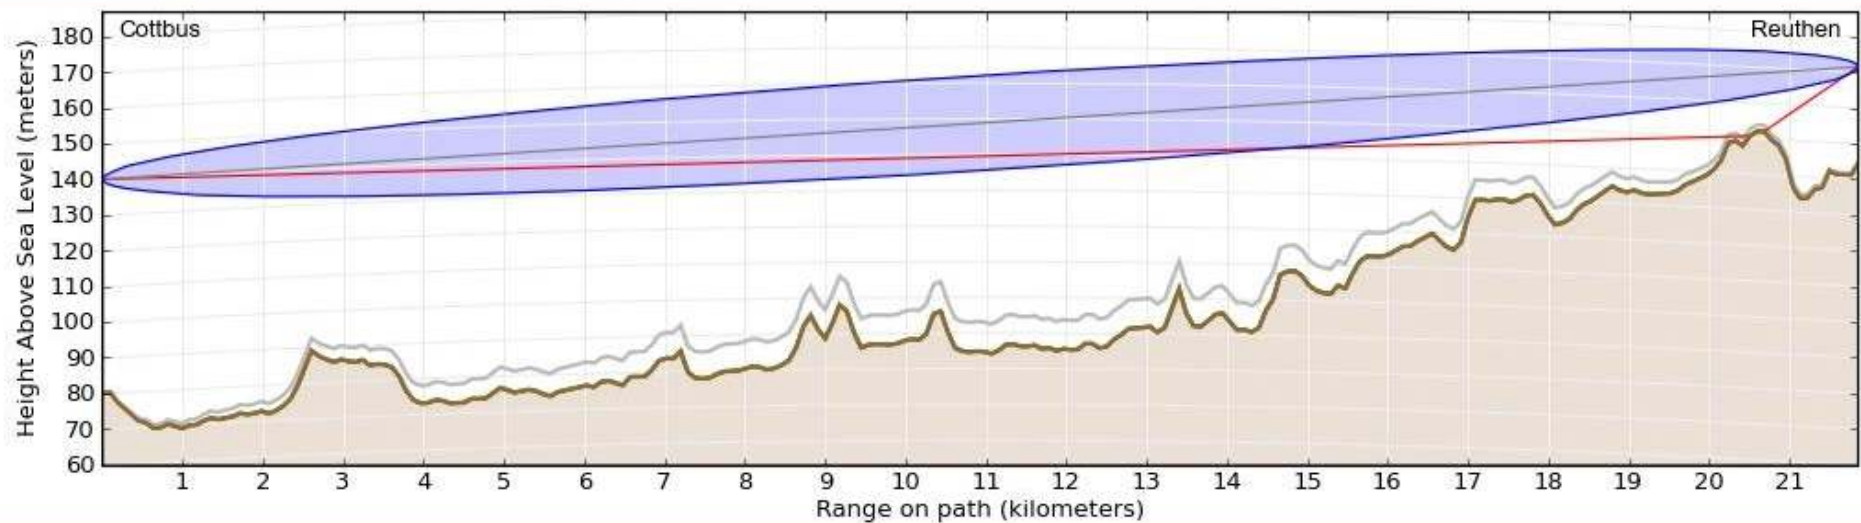

# Richtfunk-Planung

(Bsp. Cottbus – Reuthen)

Region and Equipment Selection

Band: 5.8 GHz | License: ETSI | Product: PTP58500 Lite

---

PTP58500 Lite Configuration

Bandwidth: 15 MHz | Optimisation: IP | Symmetry: 3:1 | Master: Cottbus

Profile: 21.8 kilometers, Line-of-Sight